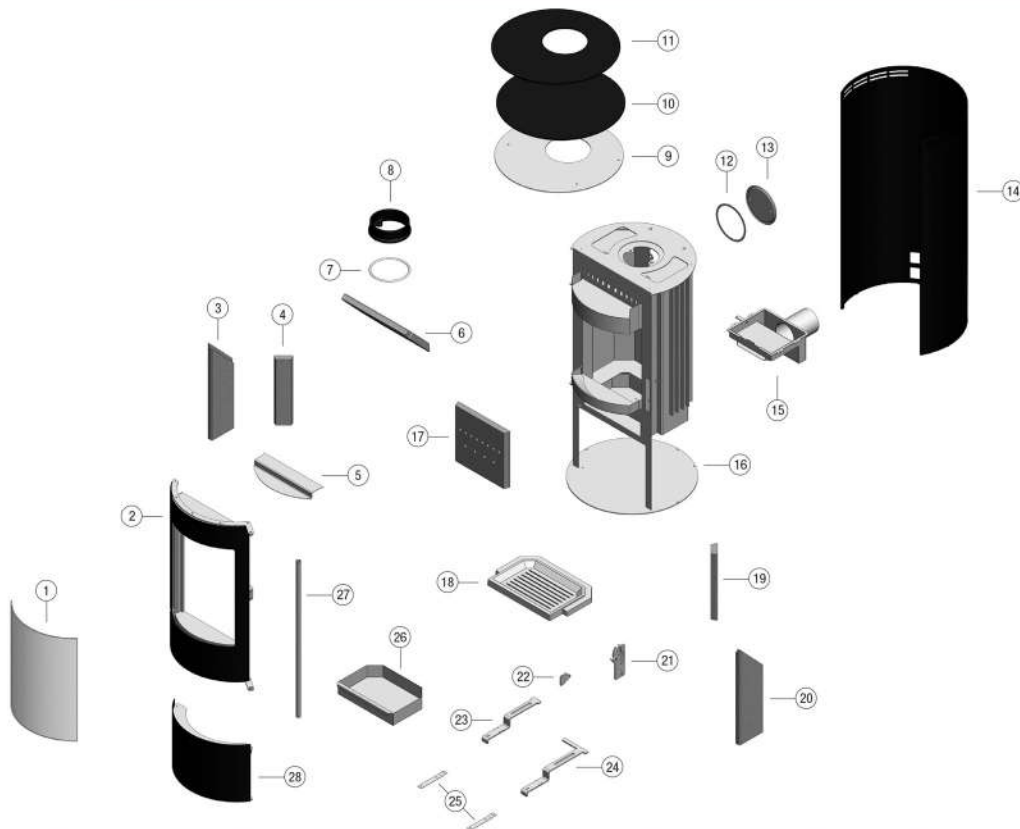

Vue éclatée Solis

Diagram No.	Description	Part No.	Quantity Required
1	Front door glass	5540-371	1
2	Steel door complete	4411-1820	1
3	Left hand vermiculite side brick	6081-995	1
4	Left rear vermiculite side brick	6081-599	1
5	Airwash deflector	3811-994	1
6	lower vermiculite baffle	6081-1057	1
7	Flue collar gasket	1982-019	1M
8	Flue collar	3490-002	1
9	Lower steel top plate	3311-1069	1
10	Upper steel top plate	5540-395	1
11	Black glass top plate	5540-385	1
12	Blacking plate gasket	1982-019	1M
13	Blanking plate	4111-001	1
14	Outer steel shell	3211-483	1
15	Bottom air chamber	3811-874	1
16	Steel body complete	3311	1
17	rear vermiculite brick	6081-1057	1
18	Cast multifuel grate	5490-139	1
19	Right rear vermiculite side brick	6081-599	1
20	Right vermiculite side brick	6081-994	1
21	Door lock assembly	5011-453	1
22	Door locking cam	5011-518	1
23	Primary control lever	5311-771	1
24	Secondary control lever	5311-772	1
25	Air control linear spring	6536-018	1
26	Ashpan	4911-174	1
27	Door handle	5722-234	1
28	Cupboard door	7111-235	1
29	Door Gasket (Not Shown)	1982-012	3M
30	glass gasket (Not Shown)	1982-004	2M