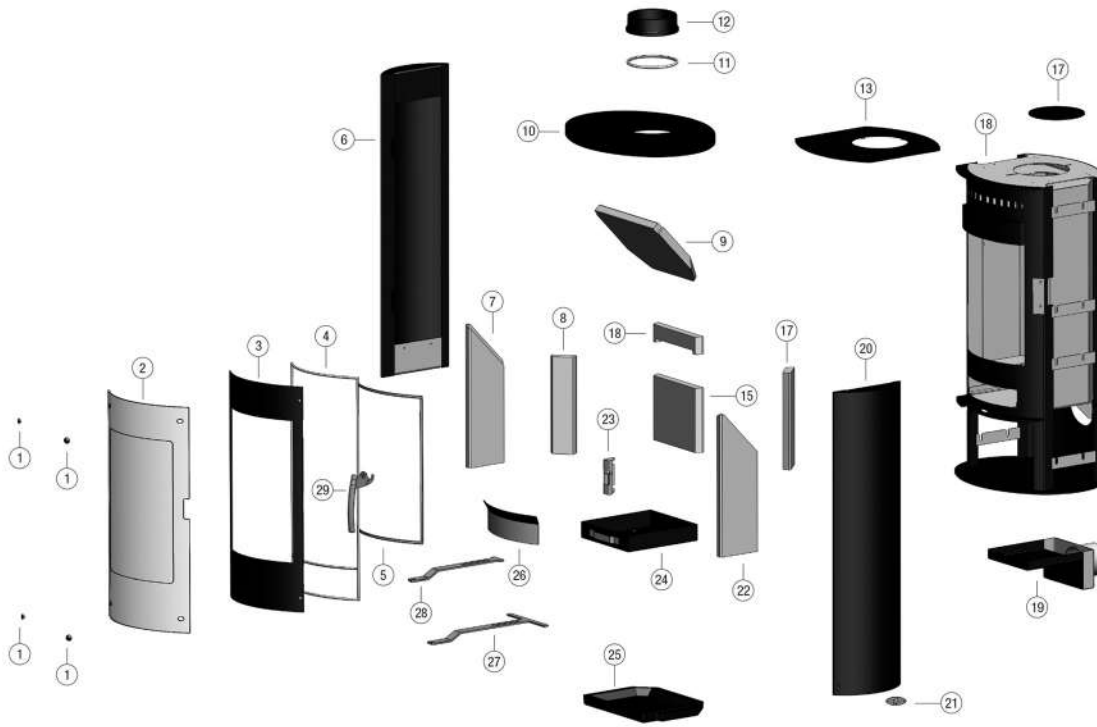

# Vue éclatée Novus

Diagram No.	Description	Part No.	Quantity Required
1	Glass Retaining Buttons	6630-085A	4
2	Glass Door Panel	5540-335A	1
3	Door Frame	4411-1524	1
4	Door Gasket	1982-012	3M
5	Glass Gasket	1982-004	2M
6	Left Outer Panel	6111-1567	1
7	Left Front Vermiculite Panel	6081-478E	1
8	Left Rear Vermiculite Panel	6081-476C	1
9	Vermiculite Baffle	6081-952	1
10	Black Ceramic Top Plate	6151-1450	1
11	Flue Collar Gasket	982-019	1M
12	Flue Collar	3490-002A	1
13	Top Heat Shield	3311-613	1
14	Rear Upper Vermiculite Panel	6081-474C	1
15	Rear Lower Vermiculite Panel	6081-473D	1
16	Right Rear Vermiculite Panel	6081-476C	1
17	Inner Blanking Plate	4111-002	1
18	Rear Outer Panel	3211-459	1
19	Air Intake Chamber	3811-751A	1
20	Right Outer Panel	6111-1567	1
21	Logo Plate	6712-079	1
22	Right Front Vermiculite Panel	6081-477E	1
23	Door Locking Mechanism	5011-229A	1
24	Ashpan	4911-107	1
25	Multifuel Grate	5490-068	1
26	Fuel Retainer	4711-092	1
27	Secondary Air Slider	5311-550A	1
28	Primary Air Slider	5311-549A	1
29	Door Handle	5736-187	1